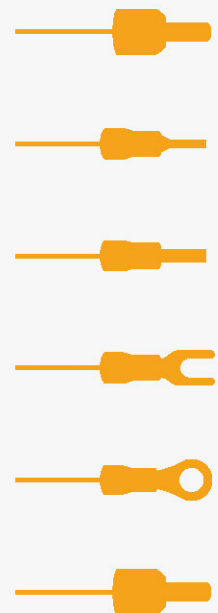

# DOIN ELECTRIC

DEXIN ELECTRIC TECHNOLOGY

[www.doinele.com](http://www.doinele.com)

# Twist-on Connectors

Case diagram	Item No.	Dimensions (inch./mm)					Wire Range A.W.G	Color
		A	B	C	D	E		
 <p>Max Temp 105°C</p>	SP-1	5/32 in.,	1/4 in.,	21/64 in.,	11/64 in.,	37/64 in.,	300V #22 to #16 AWG Min. 2 #22 Max. 2 #16	 <b>Grey</b>
		4 mm	6.5 mm	8 mm	4.5 mm	15 mm		
	SP-2	11/64 in.,	9/32 in.,	25/64 in.,	11/64 in.,	45/64 in.,	300V #22 to #14 AWG Min. 2 #22 Max. 3 #16	 <b>Blue</b>
		4.5 mm	7 mm	10 mm	4.5 mm	18 mm		
	SP-3	11/64 in.,	11/32 in.,	7/16 in.,	5/16 in.,	55/64 in.,	600V* #22 to #14 AWG Min. 1 #18 w/ 1 #20 Max. 4 #16 w/ 1 #20	 <b>Orange</b>
		4.5 mm	9 mm	11 mm	8 mm	22 mm		
	SP-5	1/4 in.,	7/16 in.,	35/64 in.,	5/16 in.,	61/64 in.,	600V* #18 to #12 AWG Min. 2 #18 Max. 4 #14 w/ 1 #18	 <b>Yellow</b>
		6.5 mm	11 mm	14 mm	8 mm	24 mm		
	SP-6	17/64 in.,	17/32 in.,	21/32 in.,	17/64 in.,	1-1/16 in.,	600V* #18 to #10 AWG Min. 2 #14 Max. 2 #10 w/ 2 #12	 <b>Red</b>
		7 mm	14 mm	17 mm	7 mm	27 mm		